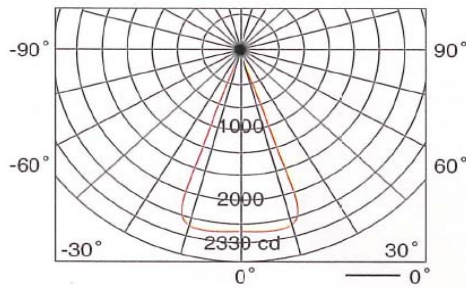

LKH-NN-G0641

LED PAR38 18W E27 lamp

PAR38 18W Lamp

Lamp Specifications	Voltage input (V)	LED Qty (PCS)	Power (W)	Luminous flux(lm)	Beam angle (°)	Lamp head type	Avg Lifespan(h)	Diameter (mm)	Max light intensity (cd)
G0641	240VAC	18	22	1200	40	E27	50000	121.5	2330

At 2meters, this lamp is almost equivalent to the Par38 80W lamp. With built in converter, this can be used directly with your E27 lamp holder. No re-wiring needed. Just screw in and power on! Enjoy immediate 75% savings when you use this with IP65 path lights or garden lights! Comes in Daylight (White) or Warm White.