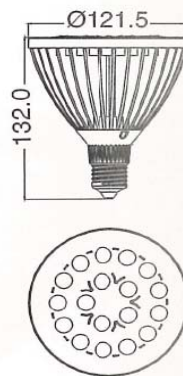

LKH-NN-G0641

LED PAR38 18W E27 lamp

PAR38 18W Lamp

Lamp Specifications	Voltage input (V)	LED Qty (PCS)	Power (W)	Luminous flux(lm)	Beam angle (°)	Lamp head type	Avg Lifespan(h)	Diameter (mm)	Max light intensity (cd)
G0641	240VAC	18	22	1200	40	E27	50000	121.5	2330

At 2meters, this lamp is almost equivalent to the Par38 80W lamp. With built in converter, this can be used directly with your E27 lamp holder. No re-wiring needed. Just screw in and power on! Enjoy immediate 75% savings when you use this with IP65 path lights or garden lights! Comes in Daylight (White) or Warm White.