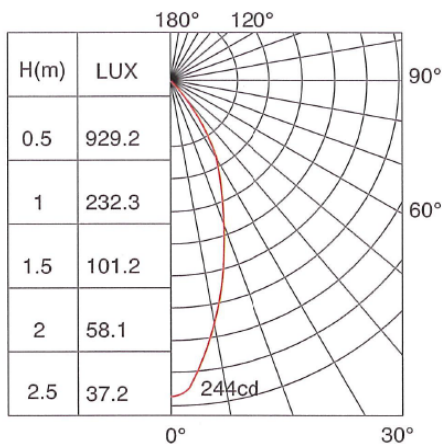

LKH-NN-81002

LED 5x1W Garden Spike Light

Light Source: LED 5 X 1W
Beam Angel: 34°
Rotary angle: ±90°
Material: Aluminum
Operating Current: 350mA
Input Voltage: 100-240V AC
Warm white: 3000K~4000K
Pure white: 5500K~7500K
Cold white: 8000K~10000K
Operating temperature: -30°C - +40°C