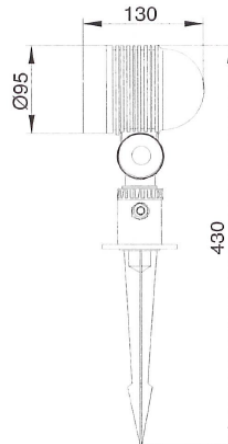

LKH-NN-81002

LED 5x1W Garden Spike Light

Light Source: LED 5 X 1W
Beam Angel: 34°
Rotary angle: ±90°
Material: Aluminum
Operating Current: 350mA
Input Voltage: 100-240V AC
Warm white: 3000K~4000K
Pure white: 5500K~7500K
Cold white: 8000K~10000K
Operating temperature: -30°C - +40°C