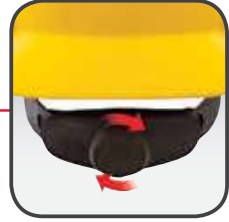

Innovative design takes hard hat comfort to the next level

3M's unique, lightweight shell sits lower on the head to reduce pressure points and increase security.

3M™ Scotchlite™
Reflective Material for
enhanced visibility

Optimized comfort with
3 levels of adjustment

Smooth, easy turning
ratchet suspension

H-700 Cap Style

Optional Uvicator™ Sensor lets wearer know when to replace
hard hat due to UV exposure

Custom logo
programs available

Absorbent brow pad
provides comfort
and ventilation

4- and 6-point suspension combinations

Optional venting encourages airflow

H-800 Full Brim

Colors Available

Red	Blue	White	Gray	Navy Blue	Black	Tan
Yellow	Green	Orange	High Viz Yellow	High Viz Orange	Pink	