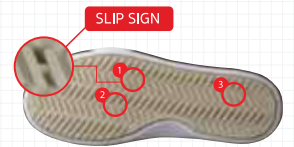

# HiGRIP<sup>®</sup> THE 3<sup>rd</sup> FOR CHEFS and kitchen workers

**NEW** PERFECT FOR WATER & GREASY SURFACES

## NEW NHS-600

JSAA Standard Class A Working Shoes

Toe Cap: Resin Toe cap 70J

Upper: Synthetic Leather

Insole: Polyurethane

Outsole: EVA / Synthetic rubber

Weight: 720g/ pair

Color White / Black