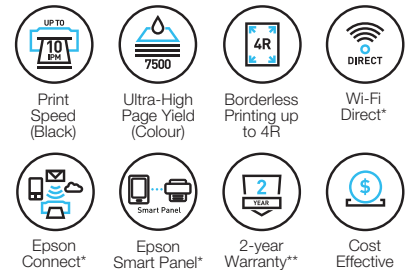

DESIGNED FOR IMPRESSIVE PRINTS BEYOND BORDERS.

The multifunctional printing solutions - EcoTank L3210/L3211 and L3250/L3251 - are designed to improve business cost savings and print productivity. Expect a high print yield of up to 4,500 pages for black-and-white, and 7,500 pages for colour. You can even print borderless photos up to 4R size. The integrated ink tanks and designated nozzles ensure spill-free and error-free refilling. The EcoTank L3250/L3251 delivers convenient wireless connectivity, enabling direct printing from smart devices. You can download the Epson Smart Panel* app to your mobile device and easily manage your printing functions and printer setup, making this especially useful for non-panel printers. Make the smart business move with the right print solution today.

IT'S IN THE DETAILS.

Low Cost, High Yield

Get a higher page yield and lower your printing cost with affordable spill-free ink bottles.

Borderless Printing

Print professional quality, borderless photos up to 4R size.